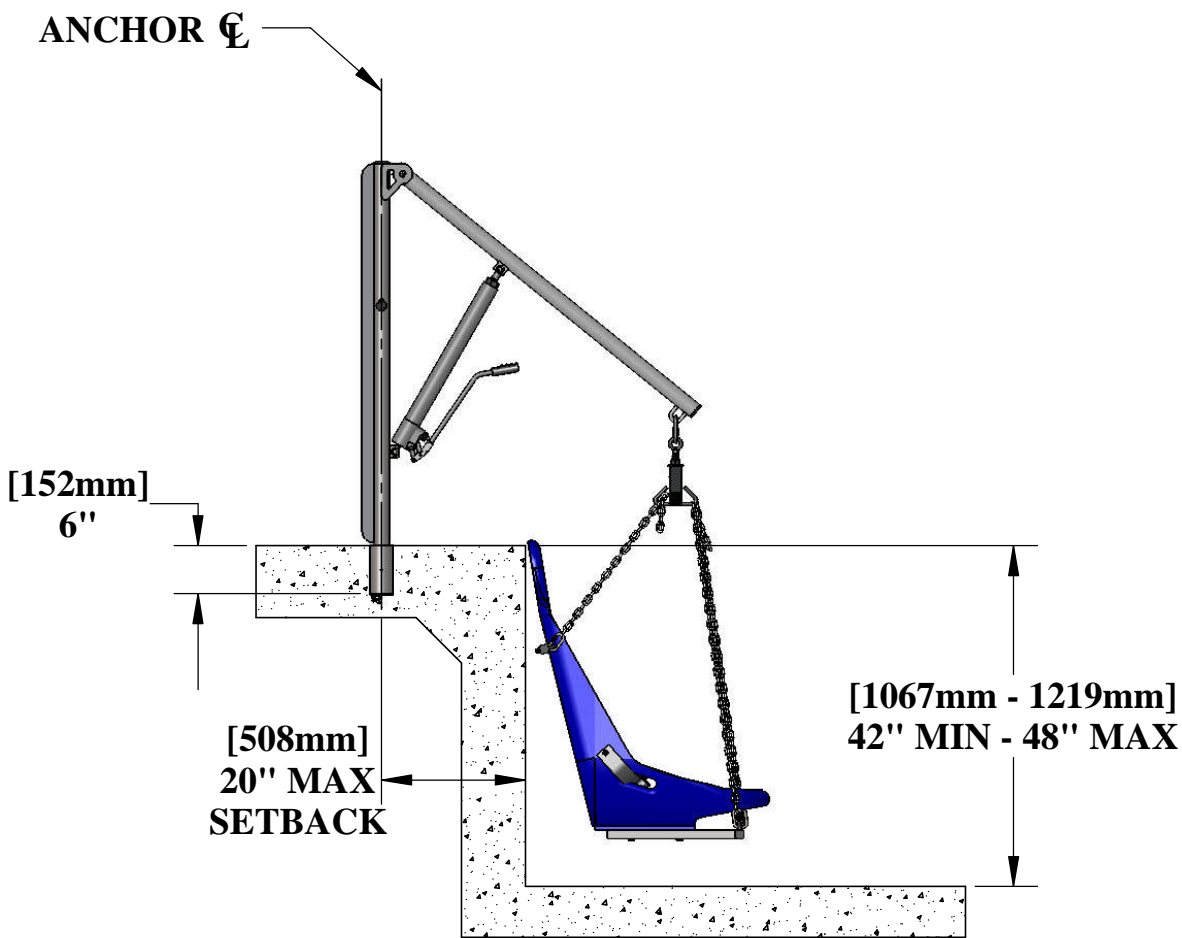

EZ POOL LIFT - HARD SEAT OPTION

FRONT VIEW

SIDE VIEW

ISOMETRIC VIEW

TOP VIEW

9889 GARRYMORE LANE
MISSOULA, MT 59808
(406) 549-0769
FAX (406) 549-2602

NOTE:
*SPECIFICATIONS ARE SUBJECT TO CHANGE WITHOUT NOTICE

PRODUCT: F-03EZPL & F-0320HSO	
DWG #: F-03EZPL-0320HSO-1	
SCALE: 1:24	DATE: 11/17/14
DRAWN BY: KR	REVISION: E

EZ POOL LIFT - HARD SEAT OPTION

TOP VIEW
(LIFT IN WATER)

SIDE VIEW
(LIFT IN WATER)

9889 GARRYMORE LANE
MISSOULA, MT 59808
(406) 549-0769
FAX (406) 549-2602

NOTE:
*SPECIFICATIONS ARE SUBJECT TO CHANGE WITHOUT NOTICE

Aqua Creek Products
The Total Solution for Pool and Spa Access

PRODUCT: F-03EZPL & F-0320HSO	
DWG #: F-03EZPL-0320HSO-2	
SCALE: 1:24	DATE: 11/17/14
DRAWN BY: KR	REVISION: E

EZ POOL LIFT - HARD SEAT OPTION

SPECIFICATIONS:

LIFTING CAPACITY: 400 lbs [181 kg]
STATIC LOAD CAPACITY: 600 lbs [272 kg]

MAX. DRAFT (DECK TO WATER): 20" [508mm]
MAX. SETBACK (SEE PAGE 2): 20" [508mm]

OVERALL HEIGHT (MAX): 73-1/4" [1861mm]
MAX. WIDTH (DEPLOYED): 28" [711mm]
MAX. LENGTH (DEPLOYED): 45" [1143mm]