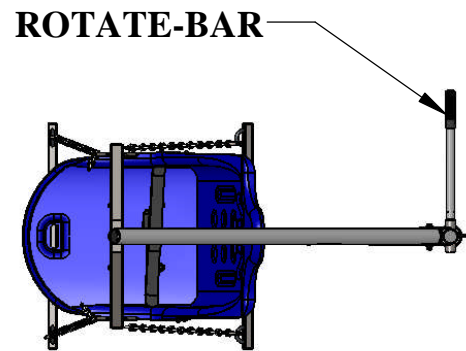

EZ POOL LIFT - HARD SEAT OPTION

FRONT VIEW

SIDE VIEW

ISOMETRIC VIEW

TOP VIEW

9889 GARRYMORE LANE
MISSOULA, MT 59808
(406) 549-0769
FAX (406) 549-2602

NOTE:
*SPECIFICATIONS ARE SUBJECT TO CHANGE WITHOUT NOTICE

PRODUCT: F-03EZPL & F-0320HSO	
DWG #: F-03EZPL-0320HSO-1	
SCALE: 1:24	DATE: 11/17/14
DRAWN BY: KR	REVISION: E

EZ POOL LIFT - HARD SEAT OPTION

TOP VIEW
(LIFT IN WATER)

SIDE VIEW
(LIFT IN WATER)

9889 GARRYMORE LANE
MISSOULA, MT 59808
(406) 549-0769
FAX (406) 549-2602

NOTE:
*SPECIFICATIONS ARE SUBJECT TO CHANGE WITHOUT NOTICE

Aqua Creek Products
The Total Solution for Pool and Spa Access

PRODUCT: F-03EZPL & F-0320HSO	
DWG #: F-03EZPL-0320HSO-2	
SCALE: 1:24	DATE: 11/17/14
DRAWN BY: KR	REVISION: E

EZ POOL LIFT - HARD SEAT OPTION

SPECIFICATIONS:

LIFTING CAPACITY: 400 lbs [181 kg]
STATIC LOAD CAPACITY: 600 lbs [272 kg]

MAX. DRAFT (DECK TO WATER): 20" [508mm]
MAX. SETBACK (SEE PAGE 2): 20" [508mm]

OVERALL HEIGHT (MAX): 73-1/4" [1861mm]
MAX. WIDTH (DEPLOYED): 28" [711mm]
MAX. LENGTH (DEPLOYED): 45" [1143mm]