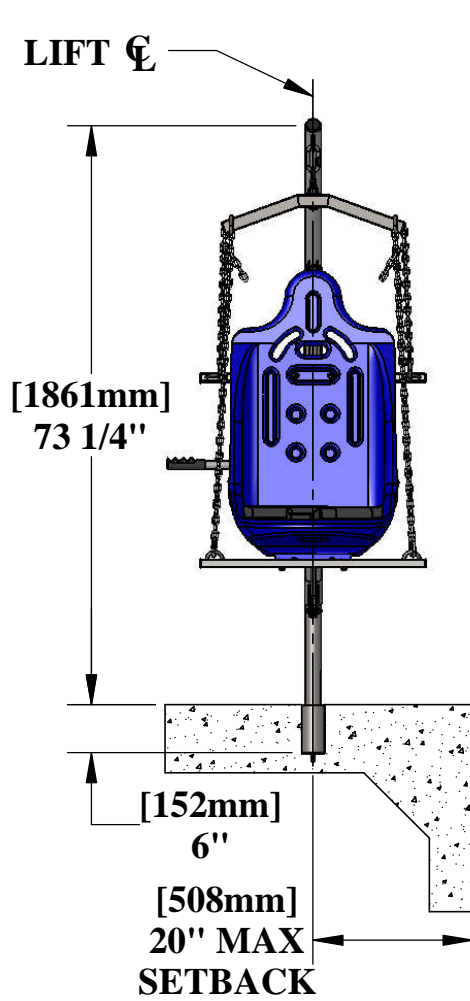

EZ POOL LIFT - HARD SEAT OPTION

FRONT VIEW

SIDE VIEW

ISOMETRIC VIEW

TOP VIEW

9889 GARRYMORE LANE
MISSOULA, MT 59808
(406) 549-0769
FAX (406) 549-2602

NOTE:
*SPECIFICATIONS ARE SUBJECT TO CHANGE WITHOUT NOTICE

PRODUCT: F-03EZPL & F-0320HSO	
DWG #: F-03EZPL-0320HSO-1	
SCALE: 1:24	DATE: 11/17/14
DRAWN BY: KR	REVISION: E

EZ POOL LIFT - HARD SEAT OPTION

TOP VIEW
(LIFT IN WATER)

SIDE VIEW
(LIFT IN WATER)

9889 GARRYMORE LANE
MISSOULA, MT 59808
(406) 549-0769
FAX (406) 549-2602

NOTE:
*SPECIFICATIONS ARE SUBJECT TO CHANGE WITHOUT NOTICE

Aqua Creek Products
The Total Solution for Pool and Spa Access

PRODUCT: F-03EZPL & F-0320HSO	
DWG #: F-03EZPL-0320HSO-2	
SCALE: 1:24	DATE: 11/17/14
DRAWN BY: KR	REVISION: E

EZ POOL LIFT - HARD SEAT OPTION

SPECIFICATIONS:

LIFTING CAPACITY: 400 lbs [181 kg]
STATIC LOAD CAPACITY: 600 lbs [272 kg]

MAX. DRAFT (DECK TO WATER): 20" [508mm]
MAX. SETBACK (SEE PAGE 2): 20" [508mm]

OVERALL HEIGHT (MAX): 73-1/4" [1861mm]
MAX. WIDTH (DEPLOYED): 28" [711mm]
MAX. LENGTH (DEPLOYED): 45" [1143mm]