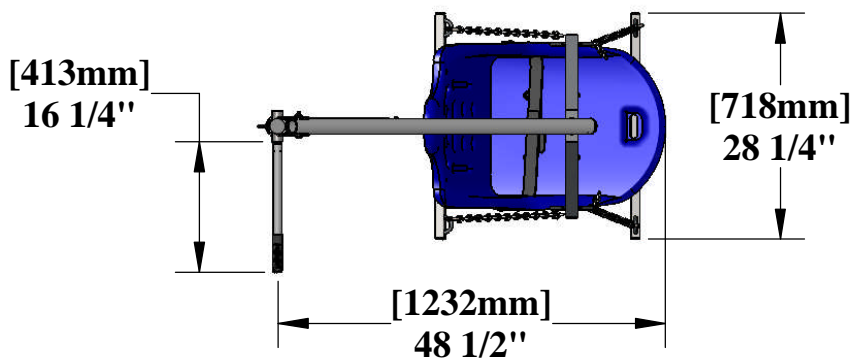

EZ POOL LIFT - HARD SEAT OPTION

FRONT VIEW

SIDE VIEW

ISOMETRIC VIEW

TOP VIEW

9889 GARRYMORE LANE
MISSOULA, MT 59808
(406) 549-0769
FAX (406) 549-2602

NOTE:
*SPECIFICATIONS ARE SUBJECT TO CHANGE WITHOUT NOTICE

PRODUCT: F-03EZPL & F-0320HSO	
DWG #: F-03EZPL-0320HSO-1	
SCALE: 1:24	DATE: 11/17/14
DRAWN BY: KR	REVISION: E

EZ POOL LIFT - HARD SEAT OPTION

TOP VIEW
(LIFT IN WATER)

SIDE VIEW
(LIFT IN WATER)

9889 GARRYMORE LANE
MISSOULA, MT 59808
(406) 549-0769
FAX (406) 549-2602

NOTE:
*SPECIFICATIONS ARE SUBJECT TO CHANGE WITHOUT NOTICE

Aqua Creek Products
The Total Solution for Pool and Spa Access

PRODUCT: F-03EZPL & F-0320HSO	
DWG #: F-03EZPL-0320HSO-2	
SCALE: 1:24	DATE: 11/17/14
DRAWN BY: KR	REVISION: E

EZ POOL LIFT - HARD SEAT OPTION

SPECIFICATIONS:

LIFTING CAPACITY: 400 lbs [181 kg]
STATIC LOAD CAPACITY: 600 lbs [272 kg]

MAX. DRAFT (DECK TO WATER): 20" [508mm]
MAX. SETBACK (SEE PAGE 2): 20" [508mm]

OVERALL HEIGHT (MAX): 73-1/4" [1861mm]
MAX. WIDTH (DEPLOYED): 28" [711mm]
MAX. LENGTH (DEPLOYED): 45" [1143mm]