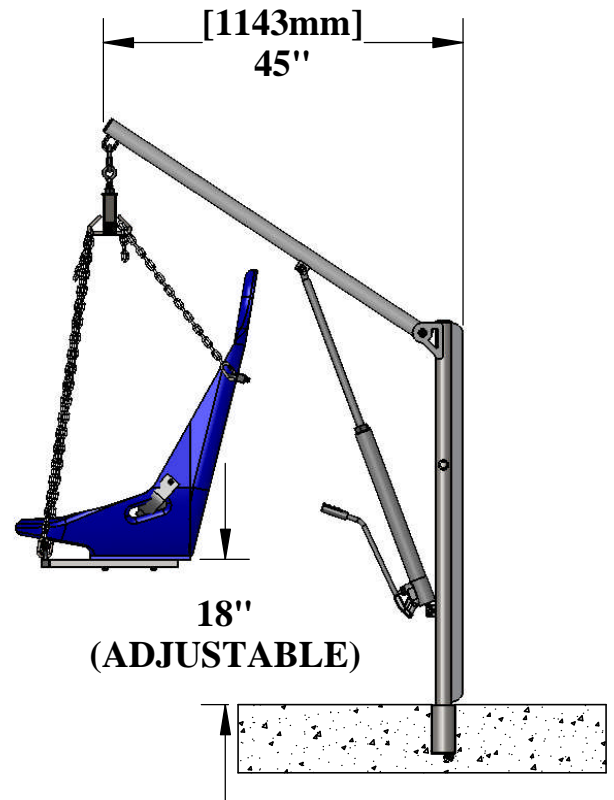

EZ POOL LIFT - HARD SEAT OPTION

FRONT VIEW

SIDE VIEW

ISOMETRIC VIEW

TOP VIEW

9889 GARRYMORE LANE
MISSOULA, MT 59808
(406) 549-0769
FAX (406) 549-2602

NOTE:
*SPECIFICATIONS ARE SUBJECT TO CHANGE WITHOUT NOTICE

PRODUCT: F-03EZPL & F-0320HSO	
DWG #: F-03EZPL-0320HSO-1	
SCALE: 1:24	DATE: 11/17/14
DRAWN BY: KR	REVISION: E

EZ POOL LIFT - HARD SEAT OPTION

TOP VIEW
(LIFT IN WATER)

SIDE VIEW
(LIFT IN WATER)

9889 GARRYMORE LANE
MISSOULA, MT 59808
(406) 549-0769
FAX (406) 549-2602

NOTE:
*SPECIFICATIONS ARE SUBJECT TO CHANGE WITHOUT NOTICE

Aqua Creek Products
The Total Solution for Pool and Spa Access

PRODUCT: F-03EZPL & F-0320HSO	
DWG #: F-03EZPL-0320HSO-2	
SCALE: 1:24	DATE: 11/17/14
DRAWN BY: KR	REVISION: E

EZ POOL LIFT - HARD SEAT OPTION

SPECIFICATIONS:

LIFTING CAPACITY: 400 lbs [181 kg]
STATIC LOAD CAPACITY: 600 lbs [272 kg]

MAX. DRAFT (DECK TO WATER): 20" [508mm]
MAX. SETBACK (SEE PAGE 2): 20" [508mm]

OVERALL HEIGHT (MAX): 73-1/4" [1861mm]
MAX. WIDTH (DEPLOYED): 28" [711mm]
MAX. LENGTH (DEPLOYED): 45" [1143mm]